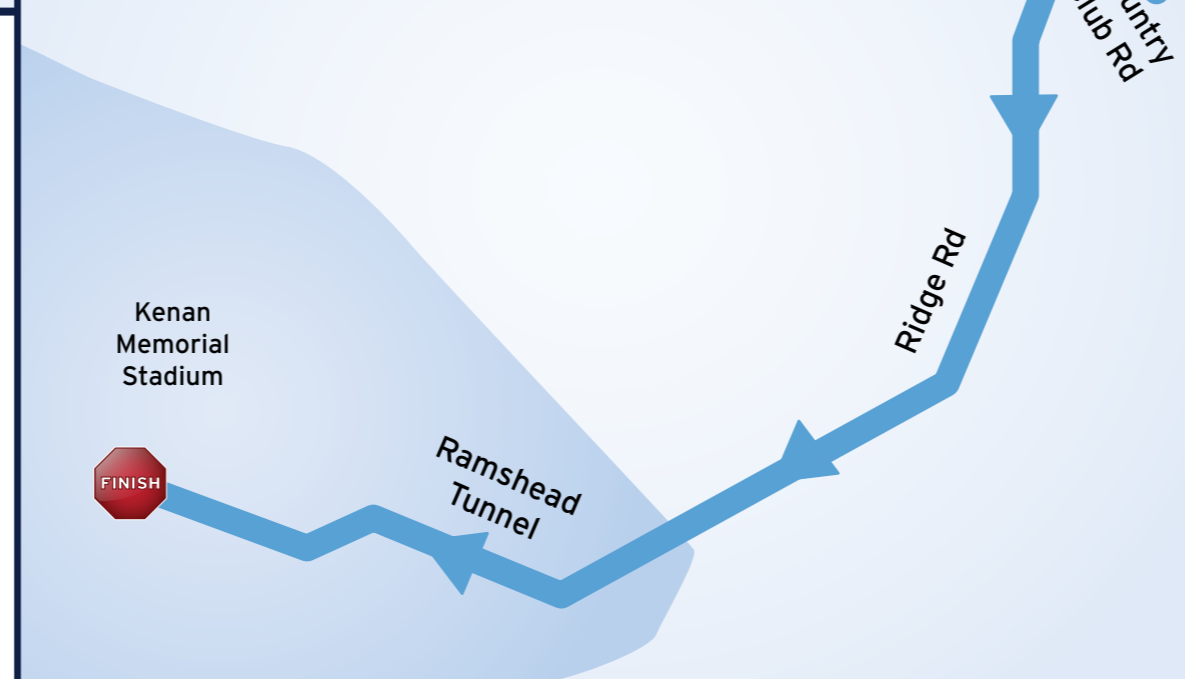

7:30 AM START TIME

Legend

-  ROUTE
-  STARTING LINE
-  FINISH LINE
-  MILE MARKER
-  AID STATION

OFFICIAL AID STATION SPONSORS

Start & first 2 miles

Kenan Stadium & Stadium Dr

Finish

Kenan Stadium

Softball Complex