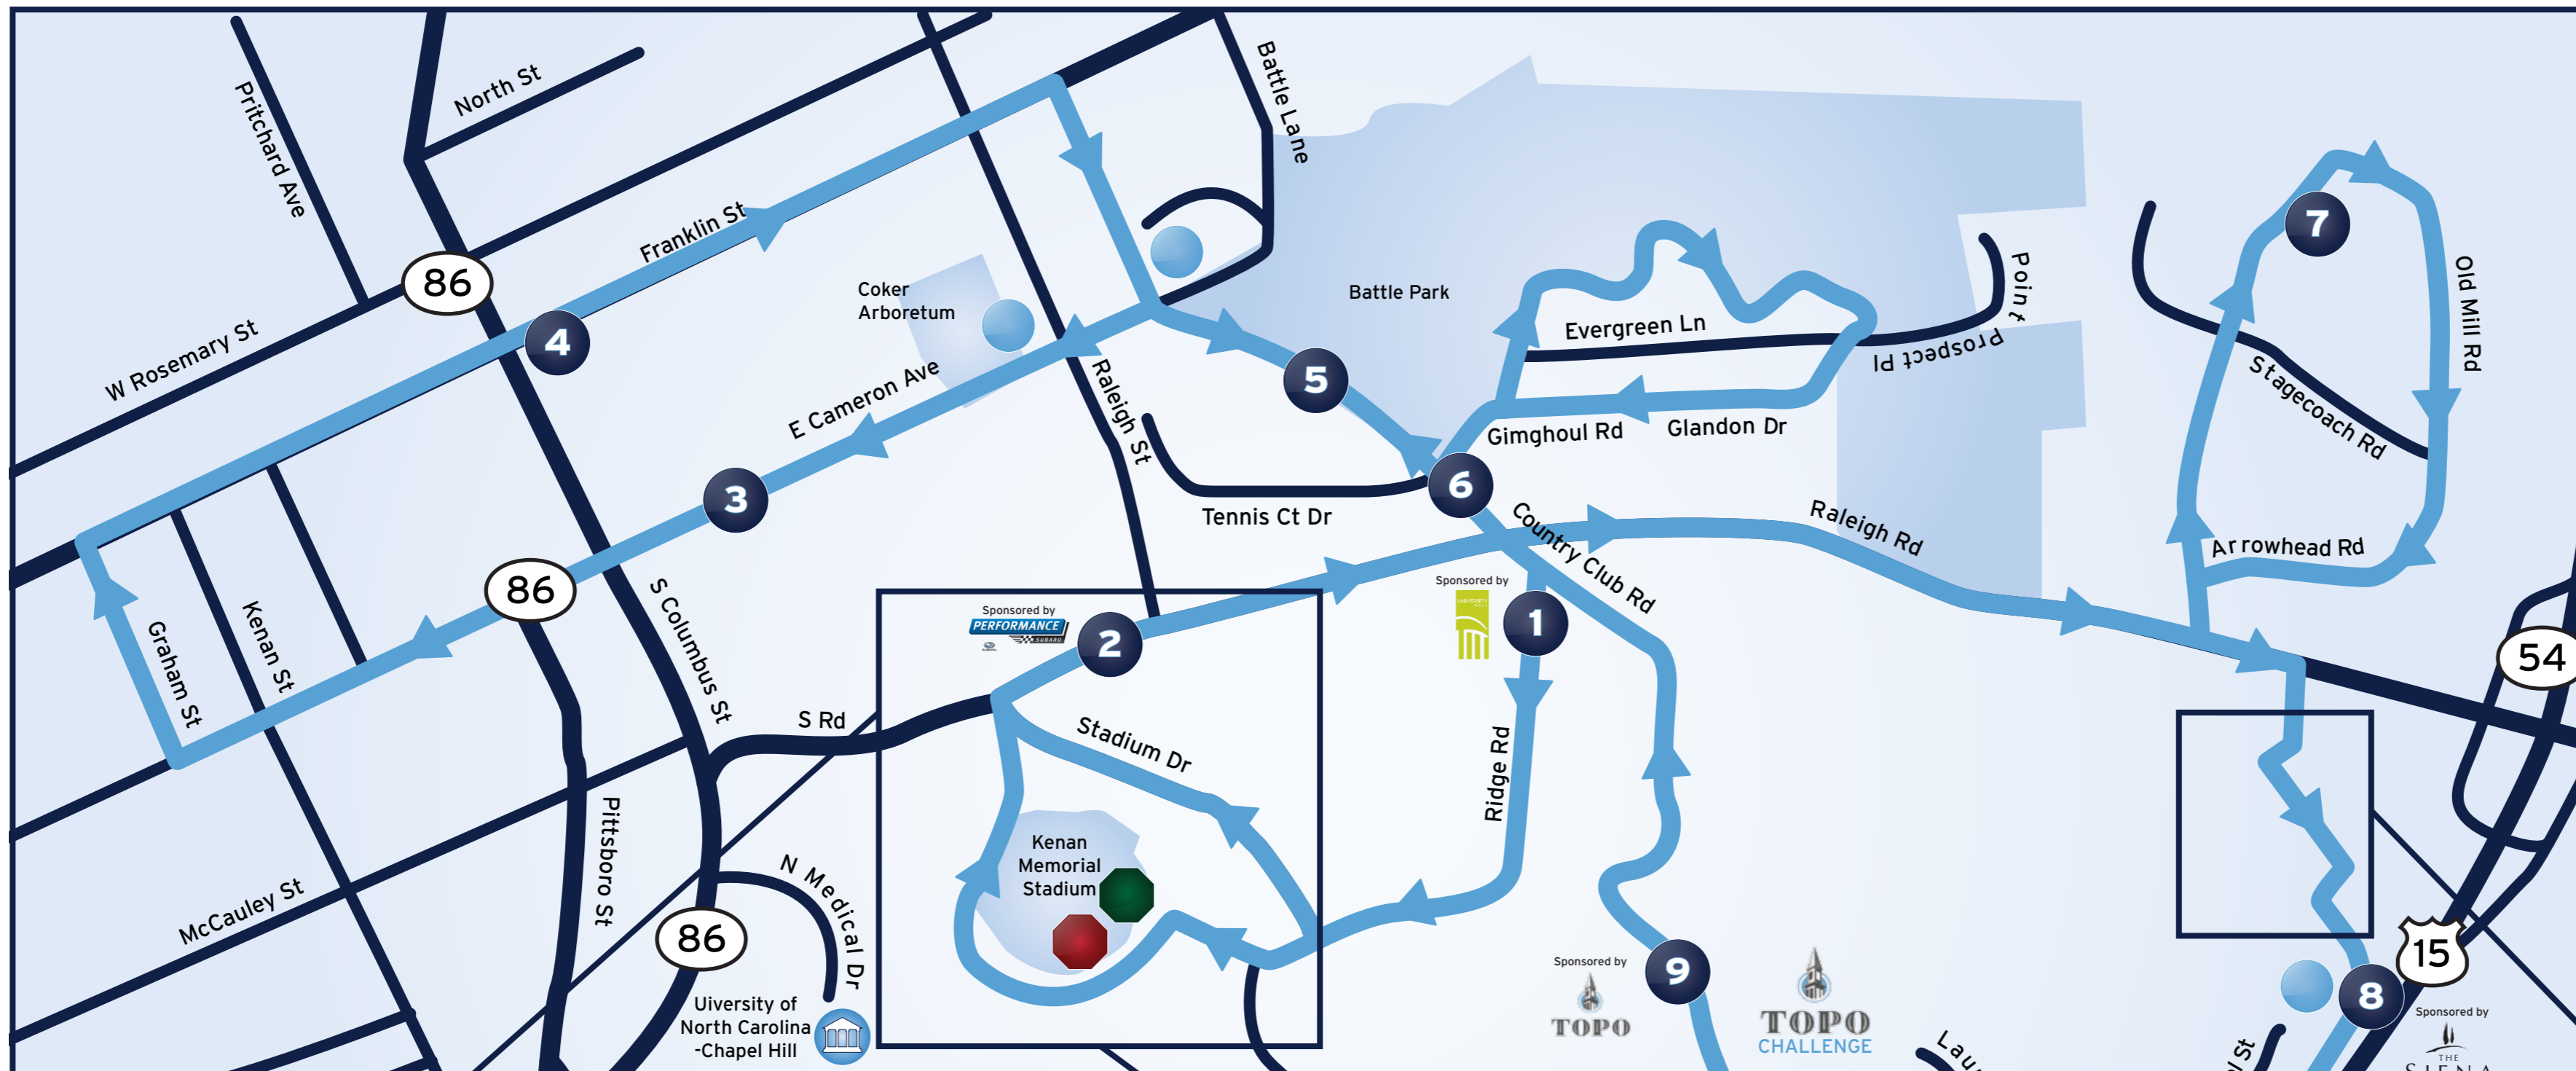

7:30 AM START TIME

Legend

-  ROUTE
-  STARTING LINE
-  FINISH LINE
-  MILE MARKER
-  AID STATION

OFFICIAL AID STATION SPONSORS

Start & first 2 miles

Kenan Stadium & Stadium Dr

Finish

Kenan Stadium

Softball Complex