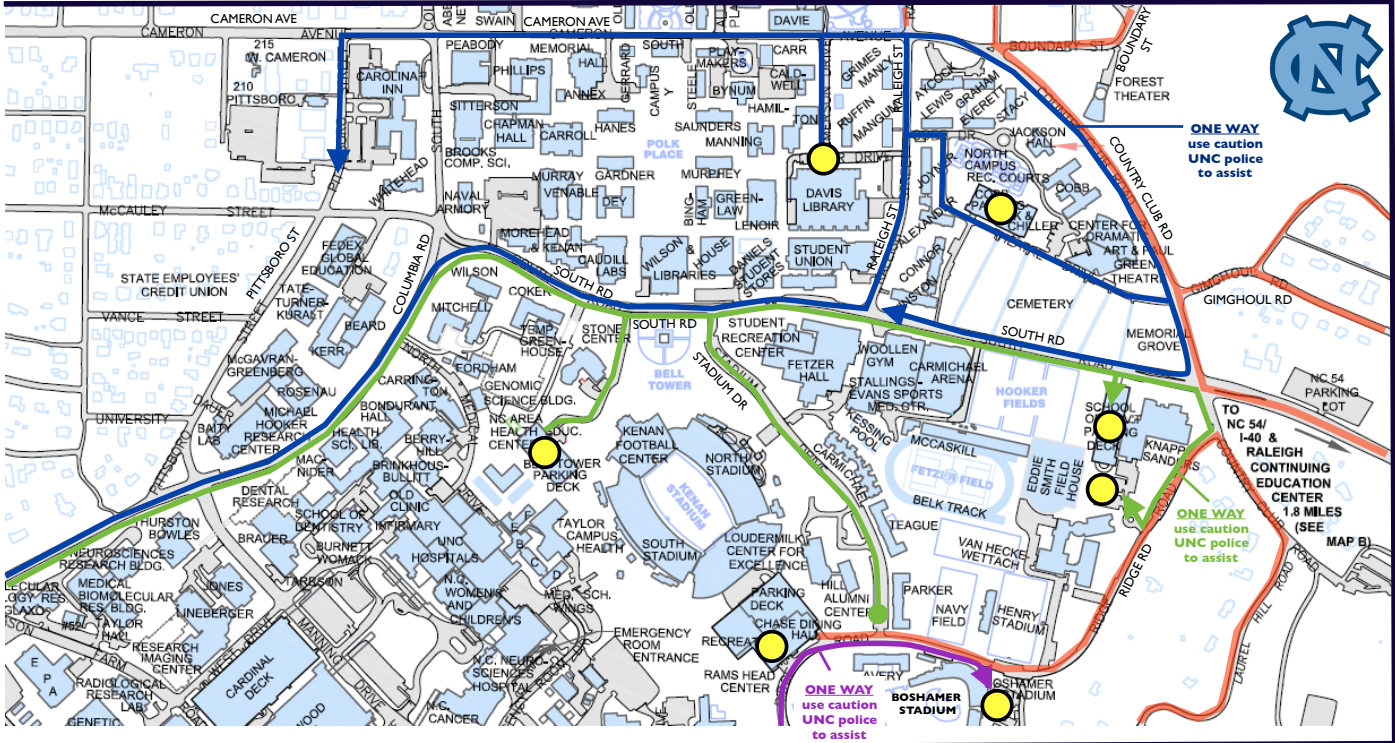

**campus visitor  
 detour guide**

**effective 8:20 AM - Saturday, April 20th**

**/// key**

- road closed - race in progress
- access student union/academic buildings/dorms
- athletic facilities/IOG access/dorms
- Boshamer & Kenan Stadium access
- parking decks/lots

**/// popular destinations**

<b>facilities (location)</b>	<b>dorms (location)</b>
carmichael arena (south rd)	carmichael (stadium dr)
coker (south rd)	parker (stadium dr)
fetzer hall (south rd)	teague (stadium dr)
genomic science building (bell tower lane)	
hooker fields & fetzer fields (south rd)	
kenan football center (bell tower lane)	
stone center (bell tower lane)	
UNC School of Government (south rd)	
woolen gym (south rd)	

<b>facilities (location)</b>	<b>dorms (location)</b>
davis library (raleigh st)	alexander (raleigh st)
green theater (country club rd)	aycock (raleigh st)
north campus rec courts (country club rd)	cobb (country club rd)
playmakers (cameron ave)	connor (raleigh st)
saunders (cameron ave)	graham (country club rd)
student union (south rd)	grimes (cameron ave)
wilson & house libraries (south rd)	jackson (country club rd)
	joyner (raleigh st)
	lewis (raleigh st)
	stacy (country club rd)

<b>facilities (location)</b>	<b>dorms (location)</b>
boshamer stadium (ridge road)	avery (ridge rd)
loudermilk center for excellence (ridge rd)	
kenan stadium (ridge road)	
rams head center (ridge road)	