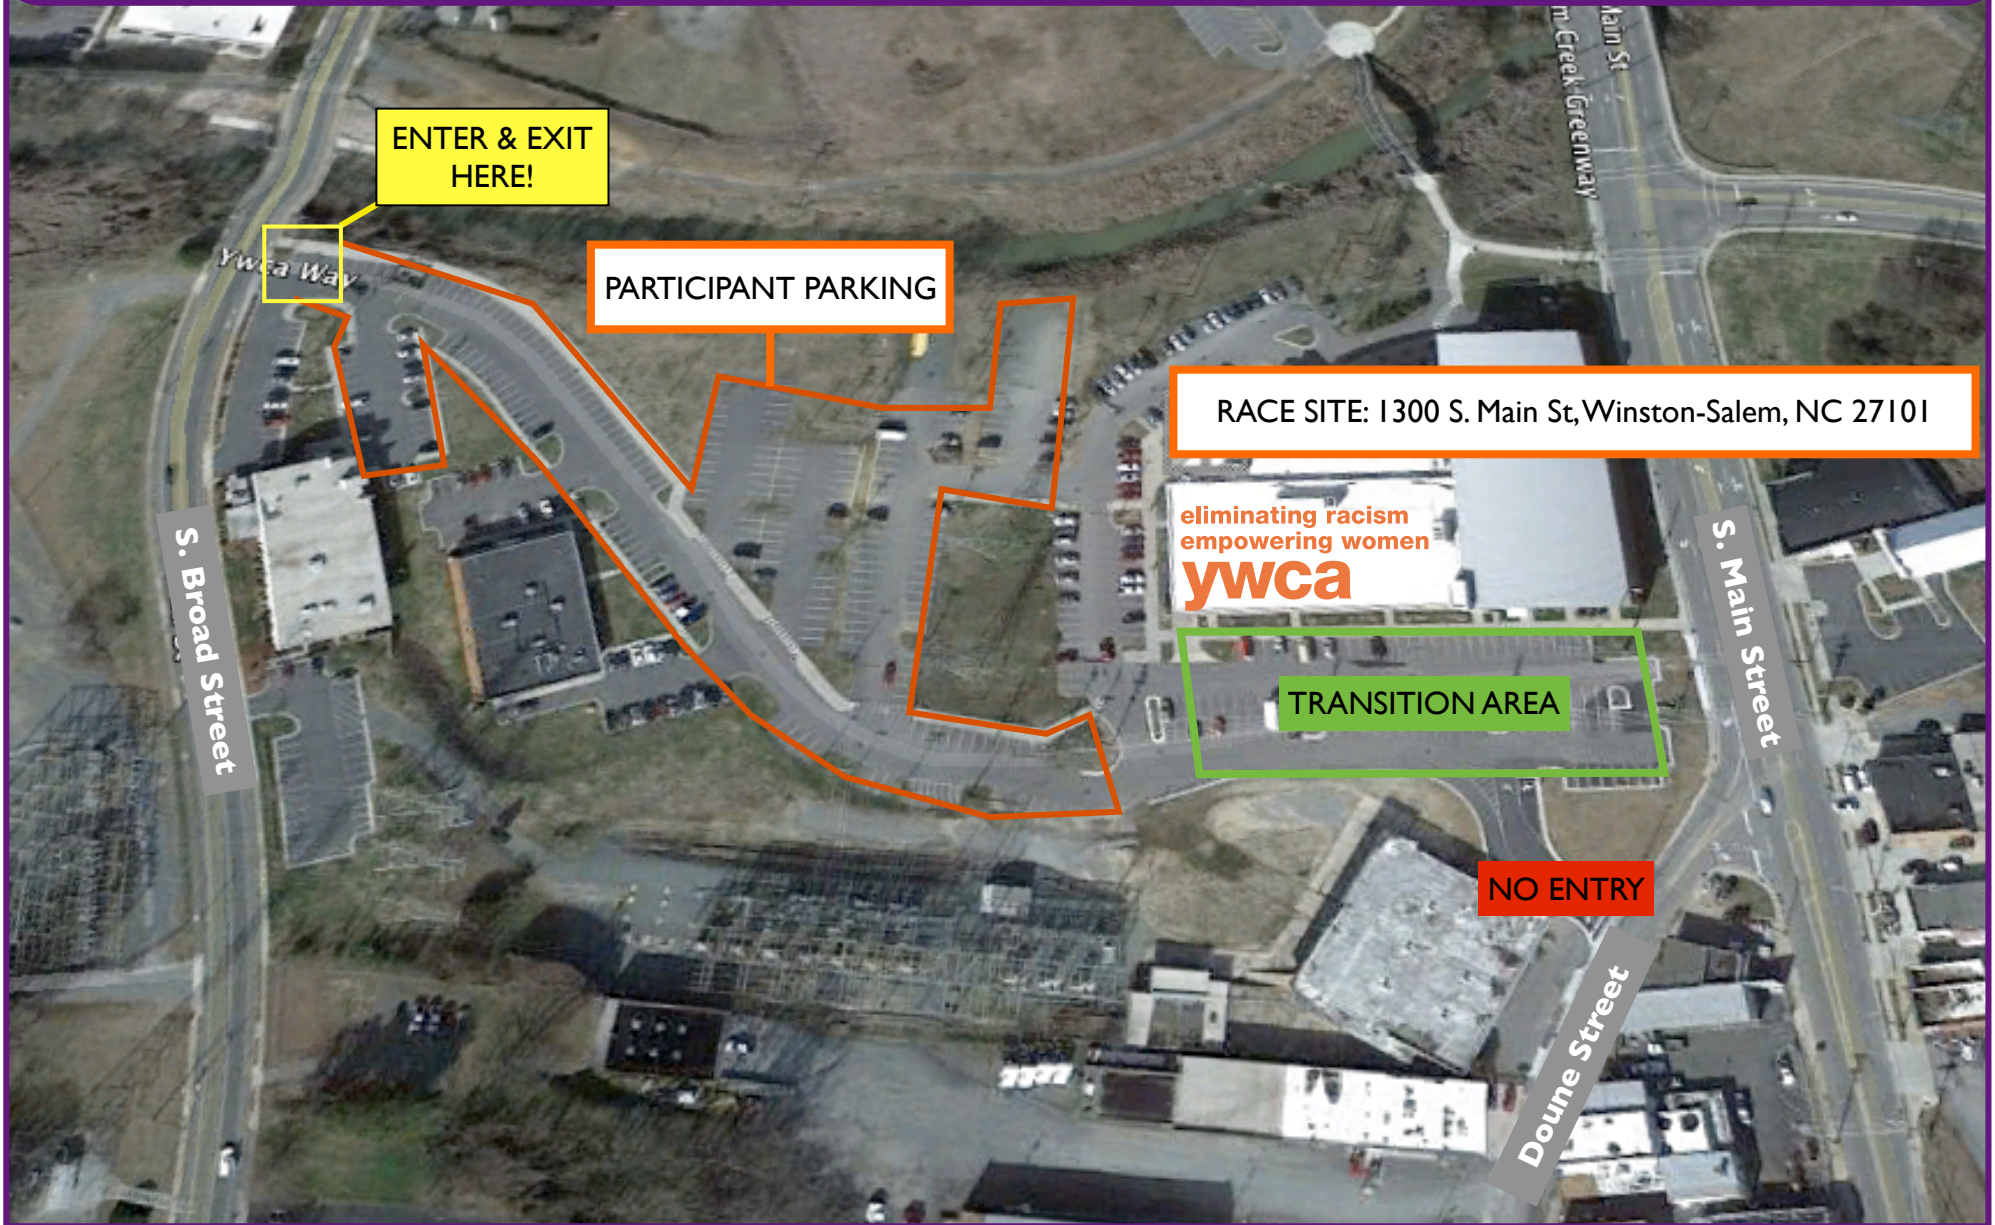

/// Winston-Salem /// Parking Map

ENTER & EXIT
HERE!

PARTICIPANT PARKING

RACE SITE: 1300 S. Main St, Winston-Salem, NC 27101

eliminating racism
empowering women
ywca

TRANSITION AREA

NO ENTRY

S. Broad Street

S. Main Street

Doune Street