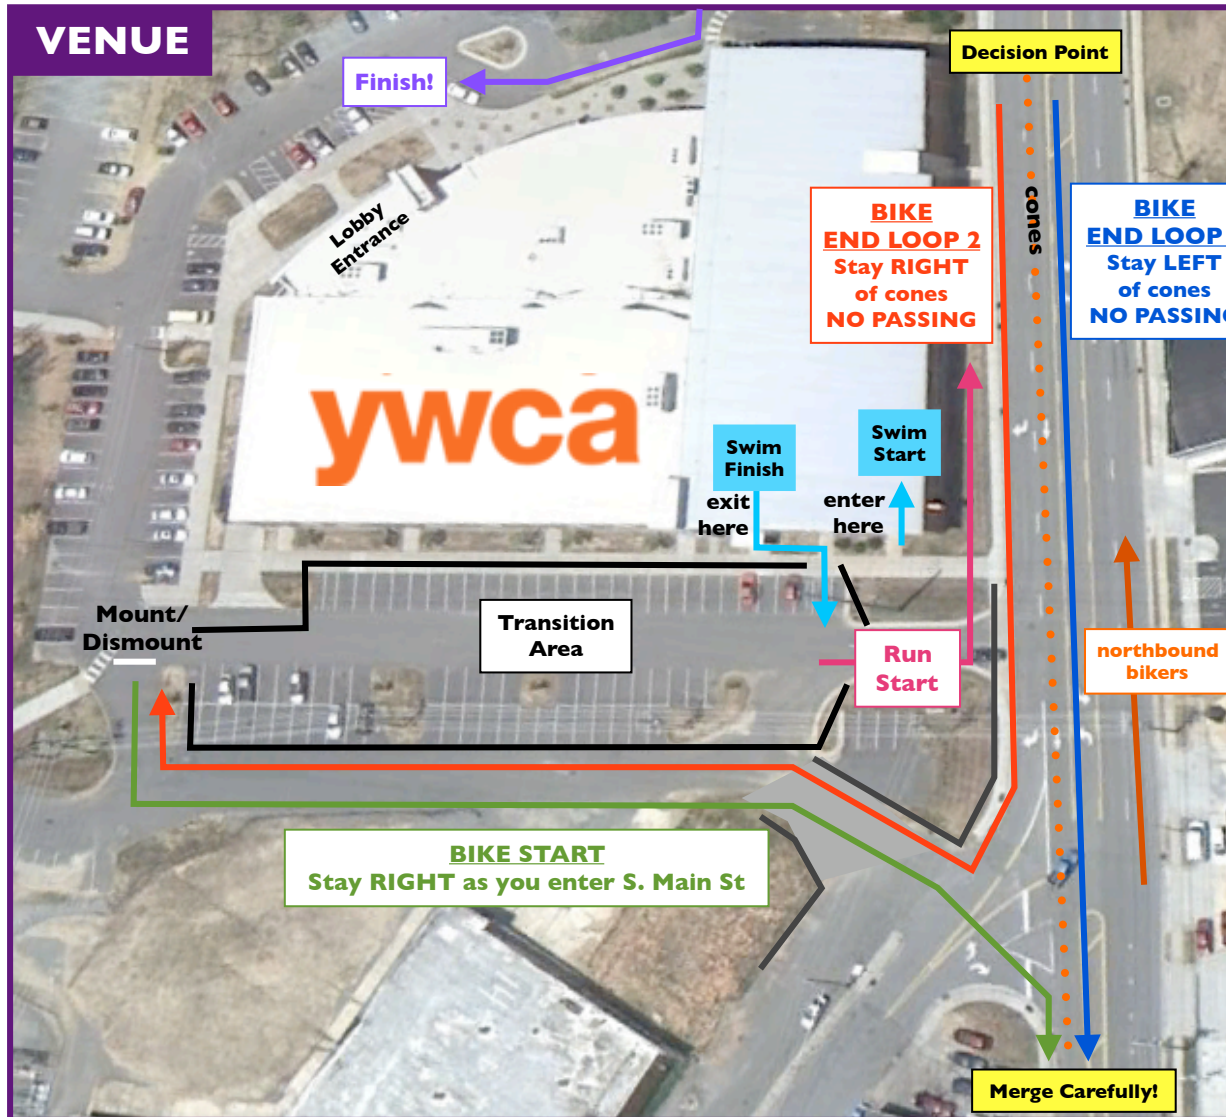

ramblin' rose

celebrating the empowerment of women

Winston-Salem /// Bike Course & Venue Map

Winston-Salem Swim Course Map

225 yards

/// About the Swim

Swimmers will be called onto the pool deck through a dedicated “athletes only” door. Once on the pool deck, athletes will line up single file in order of their swim ability, starting with 10, 9, 8, ...3, 2, 1. They will enter the pool one at a time every 10-15 seconds. Each person will swim 9 lengths of the pool (each length is 25 yards).

The pool will be open for warm-ups from 7:15-7:45 AM.

- Official Swim Course Sponsor -

Remarkable People. Remarkable Medicine.

TURN AROUND at MILE 1
(@ concrete barricade)

ramblin' rose
celebrating the empowerment of women

**Winston-Salem
Run Course Map**

2 miles