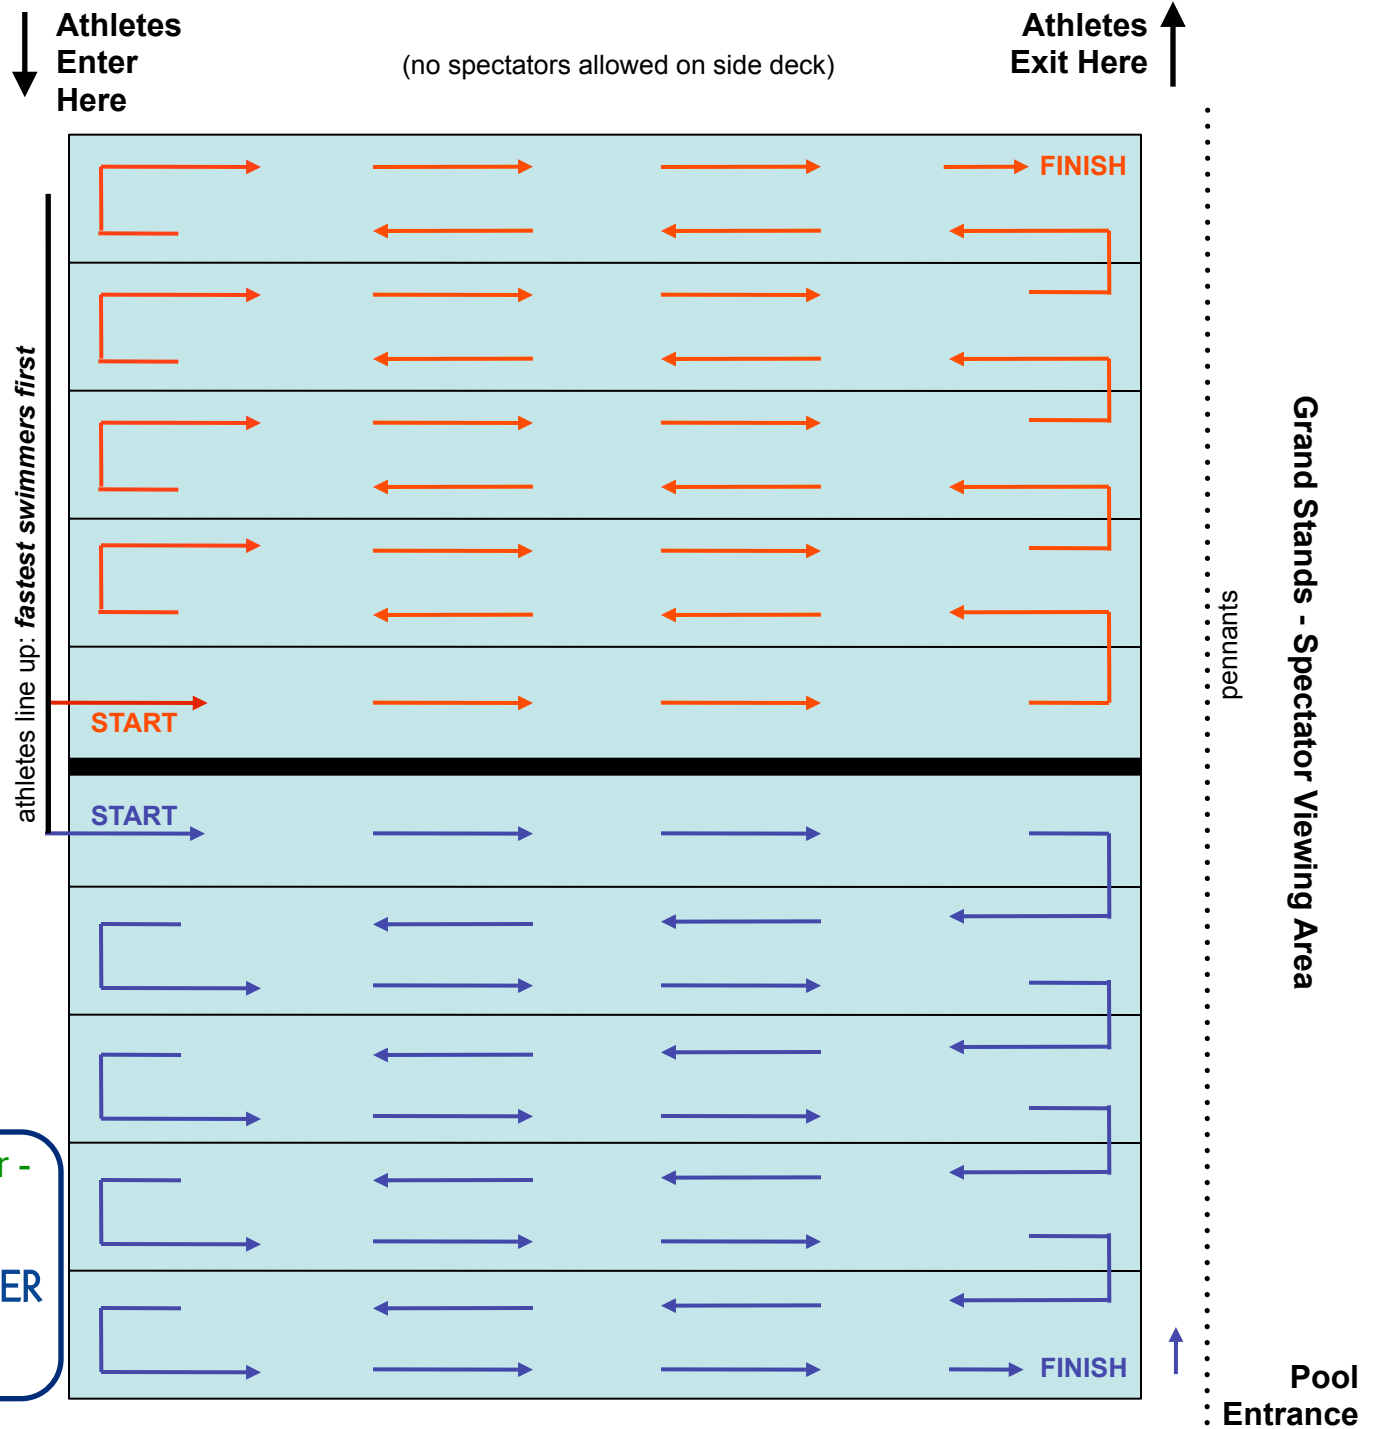

ramblin' rose

celebrating the empowerment of women

Winston-Salem /// Bike Course & Venue Map

Winston-Salem Swim Course Map

225 yards

/// About the Swim

Swimmers will be called onto the pool deck through a dedicated “athletes only” door. Once on the pool deck, athletes will line up single file in order of their swim ability, starting with 10, 9, 8, ...3, 2, 1. They will enter the pool one at a time every 10-15 seconds. Each person will swim 9 lengths of the pool (each length is 25 yards).

The pool will be open for warm-ups from 7:15-7:45 AM.

- Official Swim Course Sponsor -

Remarkable People. Remarkable Medicine.

TURN AROUND at MILE 1
(@ concrete barricade)

ramblin' rose
celebrating the empowerment of women

**Winston-Salem
Run Course Map**

2 miles