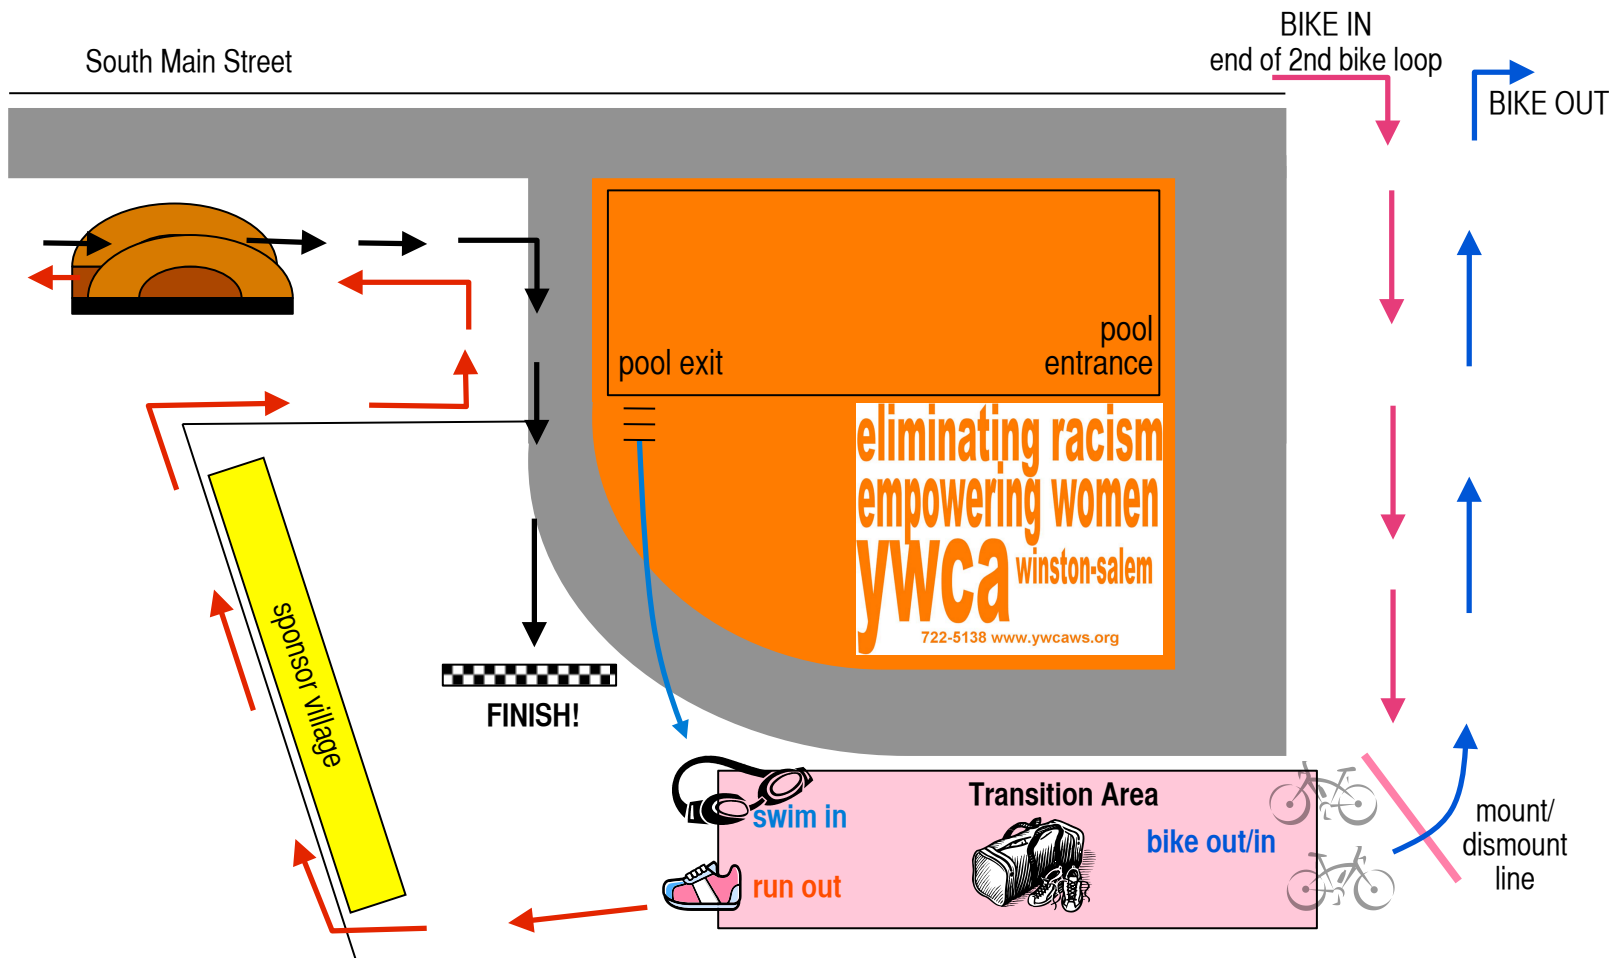

ramblin' rose

celebrating the empowerment of women

Winston-Salem /// Venue Map

Winston-Salem Swim Course Map

225 yards

/// About the Swim

Swimmers will be called onto the pool deck through a dedicated “athletes only” door. Once on the pool deck, athletes will line up in order of their swim ability, starting with 10, 9, 8, ...3, 2, 1. They will enter the pool one at a time every 10-15 seconds. Each person will swim 9 lengths of the pool (each length is 25 yards).

The pool will be open for warm-ups from 7:15-7:45 AM.

- Official Swim Course Sponsor -

Remarkable People. Remarkable Medicine.

Winston-Salem Bike Course Map

8 miles (2 loops)

Winston-Salem Run Course Map

2 miles