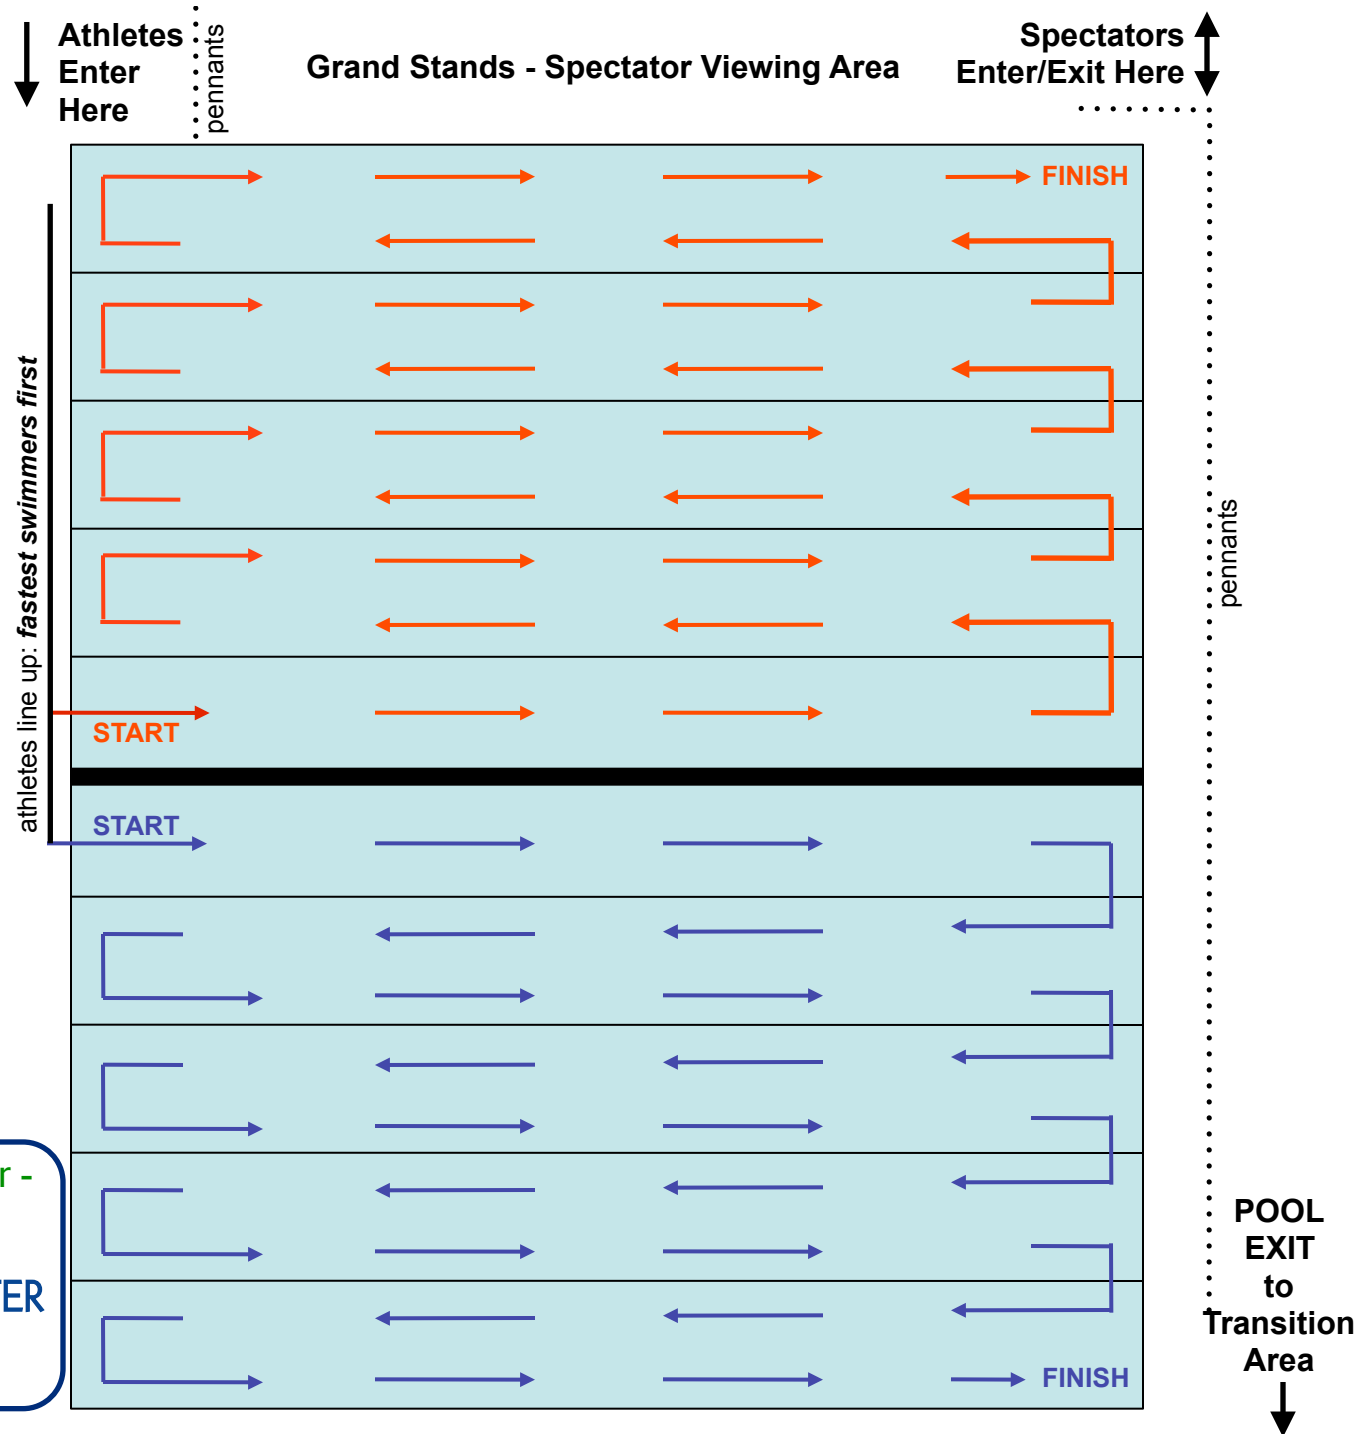

ramblin' rose

celebrating the empowerment of women

Winston-Salem /// Venue Map

Winston-Salem Swim Course Map

225 yards

/// About the Swim

Swimmers will be called onto the pool deck through a dedicated “athletes only” door. Once on the pool deck, athletes will line up in order of their swim ability, starting with 10, 9, 8, ...3, 2, 1. They will enter the pool one at a time every 10-15 seconds. Each person will swim 9 lengths of the pool (each length is 25 yards).

The pool will be open for warm-ups from 7:15-7:45 AM.

- Official Swim Course Sponsor -

Remarkable People. Remarkable Medicine.

Winston-Salem Bike Course Map

8 miles (2 loops)

Winston-Salem Run Course Map

2 miles