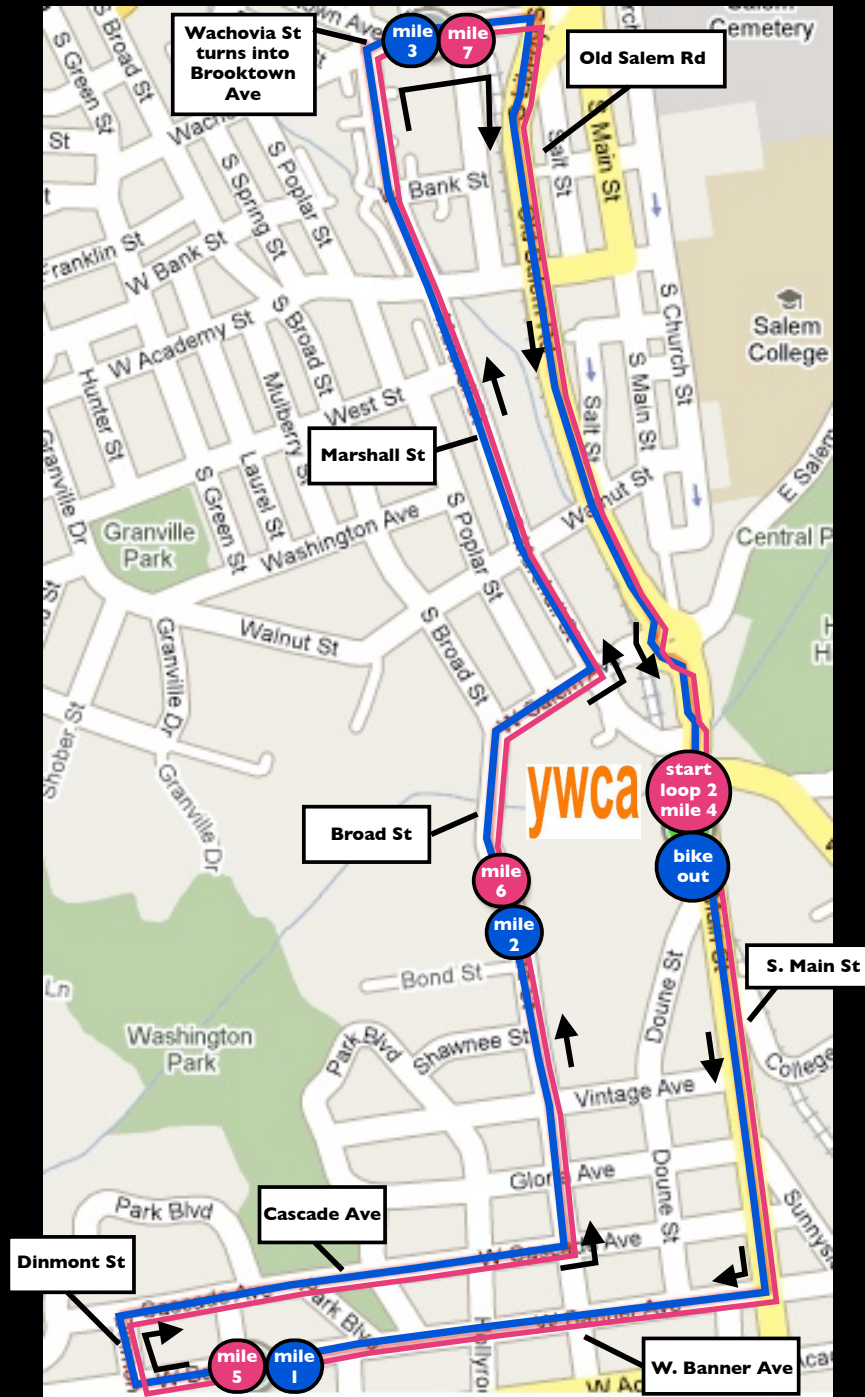

ramblin' rose

celebrating the empowerment of women

Winston-Salem /// Venue Map

Winston-Salem Swim Course Map

225 yards

/// About the Swim

Swimmers will be called onto the pool deck through a dedicated “athletes only” door. Once on the pool deck, athletes will line up in order of their swim ability, starting with 10, 9, 8, ...3, 2, 1. They will enter the pool one at a time every 10-15 seconds. Each person will swim 9 lengths of the pool (each length is 25 yards).

The pool will be open for warm-ups from 7:15-7:45 AM.

- Official Swim Course Sponsor -

Remarkable People. Remarkable Medicine.

Winston-Salem Bike Course Map

8 miles (2 loops)

Winston-Salem Run Course Map

2 miles