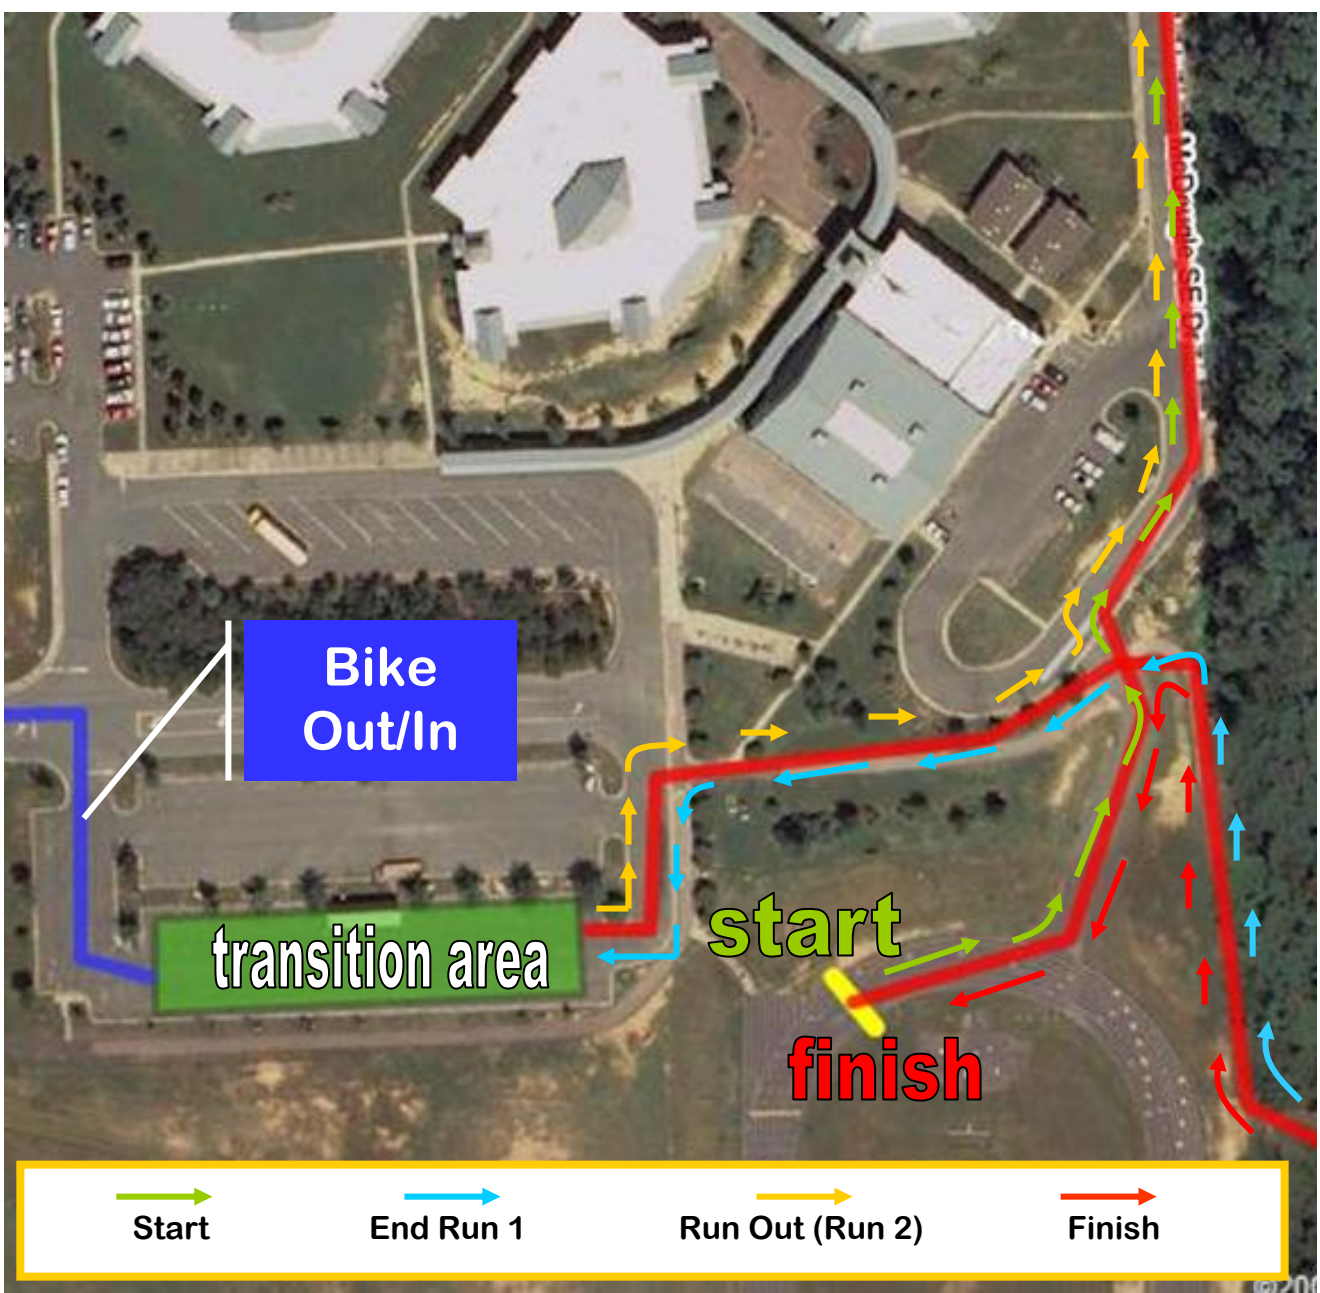

COURSE MAPS

Super Sprint Duathlon

run 2.4 mi – bike 12 mi – run 1.2 mi

VENUE

CARRBORO CLASSIC

ENDURANCE SPORTS FESTIVAL

COURSE MAPS

Super Sprint Duathlon

run 2.4 mi – bike 12 mi – run 1.2 mi

RUN

COURSE MAPS

Super Sprint Duathlon

run 2.4 mi – bike 12 mi – run 1.2 mi

BIKE