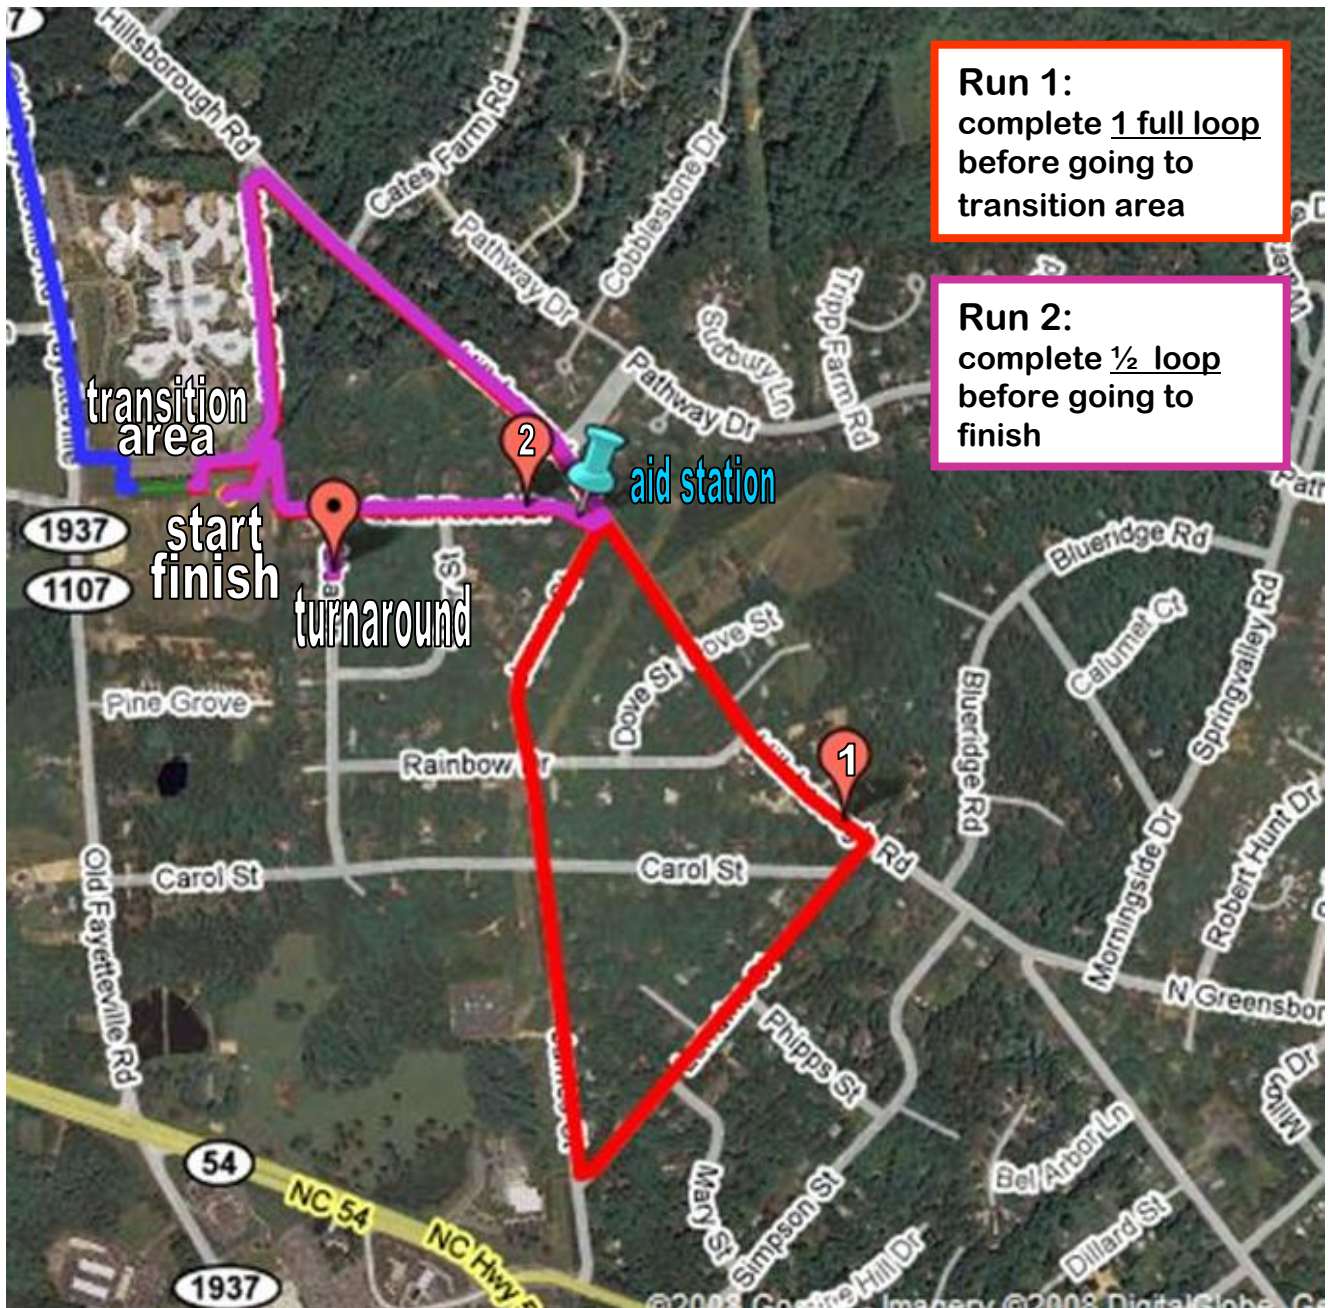

COURSE MAPS

Super Sprint Duathlon

run 2.4 mi – bike 12 mi – run 1.2 mi

VENUE

CARRBORO CLASSIC

ENDURANCE SPORTS FESTIVAL

COURSE MAPS

Super Sprint Duathlon

run 2.4 mi – bike 12 mi – run 1.2 mi

RUN

COURSE MAPS

Super Sprint Duathlon

run 2.4 mi – bike 12 mi – run 1.2 mi

BIKE